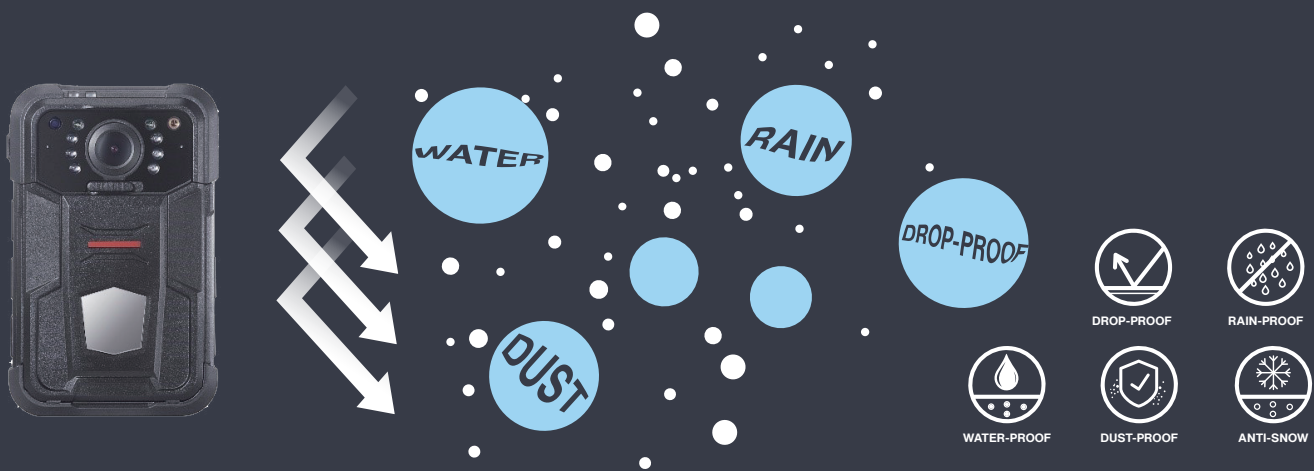

HIKVISION[®]

**STREAMLINE EVIDENCE MANAGEMENT
FOR SMART POLICING
LIGHTWEIGHT
MOBILE ENFORCEMENT
SOLUTION**

LAW ENFORCEMENT IN THE FIELD

Wi-Fi

3G, 4G

POLICE STATION

Background

Law enforcement personnel have no time to waste getting to the right place at the right time. But situations can get out of control quickly. At times, they can't call for backup when it's desperately needed, or there is no compelling evidence in the event of a dispute.

Reliable Performance on the Go

Compact and Rugged Design

Tested and proven countless times in the field, Hikvision's Body Worn Cameras are tailored for the rigors of duty. They are compact and easy to use, resisting dust, rain, and snow with water-proof and drop-proof exteriors. The robust design ensures stable video recording even when users are in adverse environments or the midst of action.

Easy and Intuitive Operation

Hikvision's Body Worn Cameras feature a large recording button on the front and, on the side, buttons to switch to mute mode, tape audio clips, send out alarm signals, and activate other handy functions. All contribute to easier one-handed operation on the move – even with gloves on.