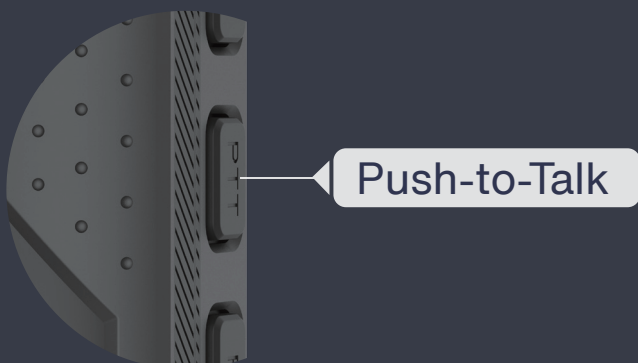

Reliable Performance on the Go

Compact and Rugged Design

Tested and proven countless times in the field, Hikvision's Body Worn Cameras are tailored for the rigors of duty. They are compact and easy to use, resisting dust, rain, and snow with water-proof and drop-proof exteriors. The robust design ensures stable video recording even when users are in adverse environments or the midst of action.

Easy and Intuitive Operation

Hikvision's Body Worn Cameras feature a large recording button on the front and, on the side, buttons to switch to mute mode, tape audio clips, send out alarm signals, and activate other handy functions. All contribute to easier one-handed operation on the move – even with gloves on.

Calling for Backup

The Push-to-Talk button on Hikvision's Body Worn Cameras (on select models) enables two-way audio, setting the device as a mic and loudspeaker. This way, users can communicate with the police station to call for backup and more, any time.