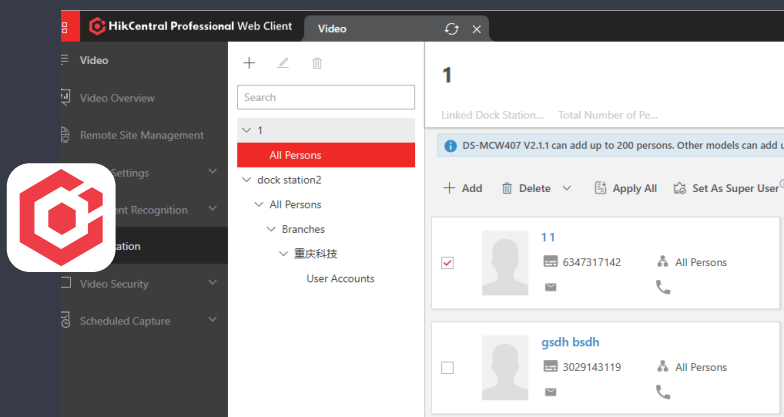

HikCentral Professional

- Live view & playback
- Alarm linkage
- Two-way audio
- GIS
- Multi-level authority management